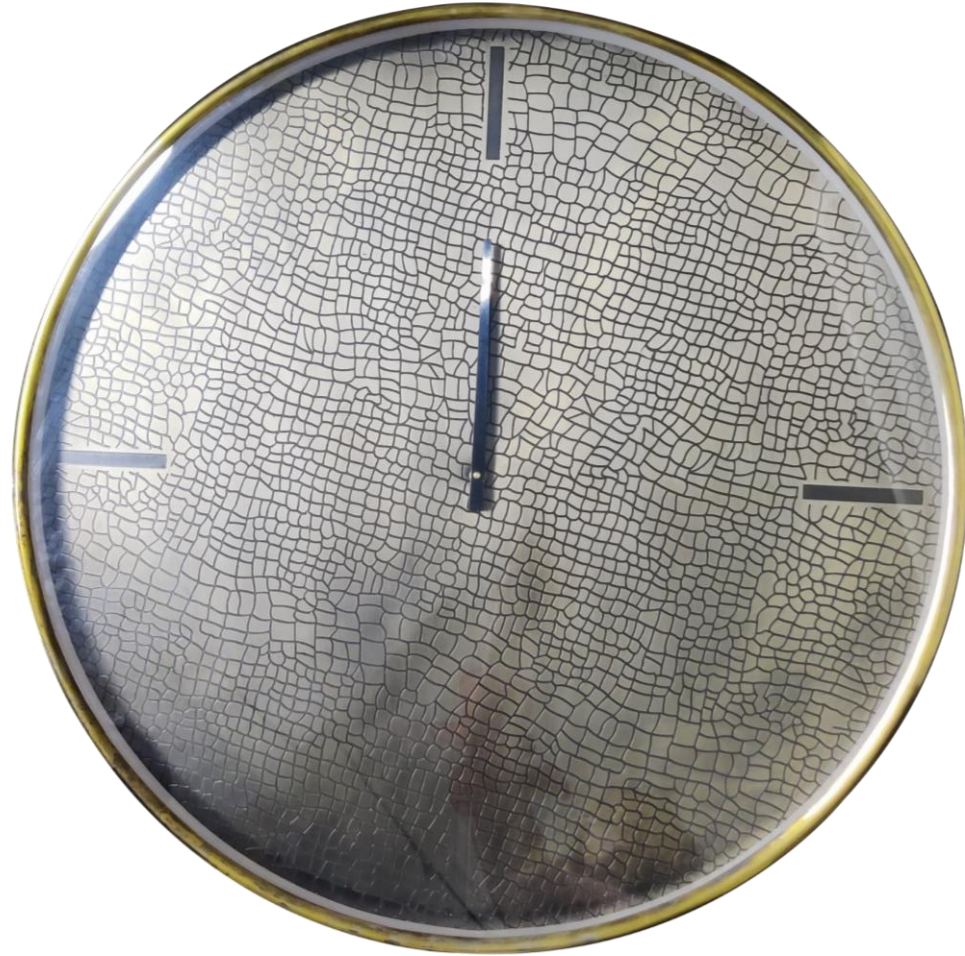

Category - Wall Clock

Pack Content - 1 Pc

Finish - Black - Gold EPL

Size - 61*8*61 cm

Qty - 1 pcs

Material - Metal

Price - /-

Category - Wall Clock

Pack Content - 1Pc

Finish - Brass Antique

Size - 61*5*61 cm

Qty - 1 pcs

Material - Stainless Steel

Price - /-

Category - Wall Clock

Pack Content - 1Pc