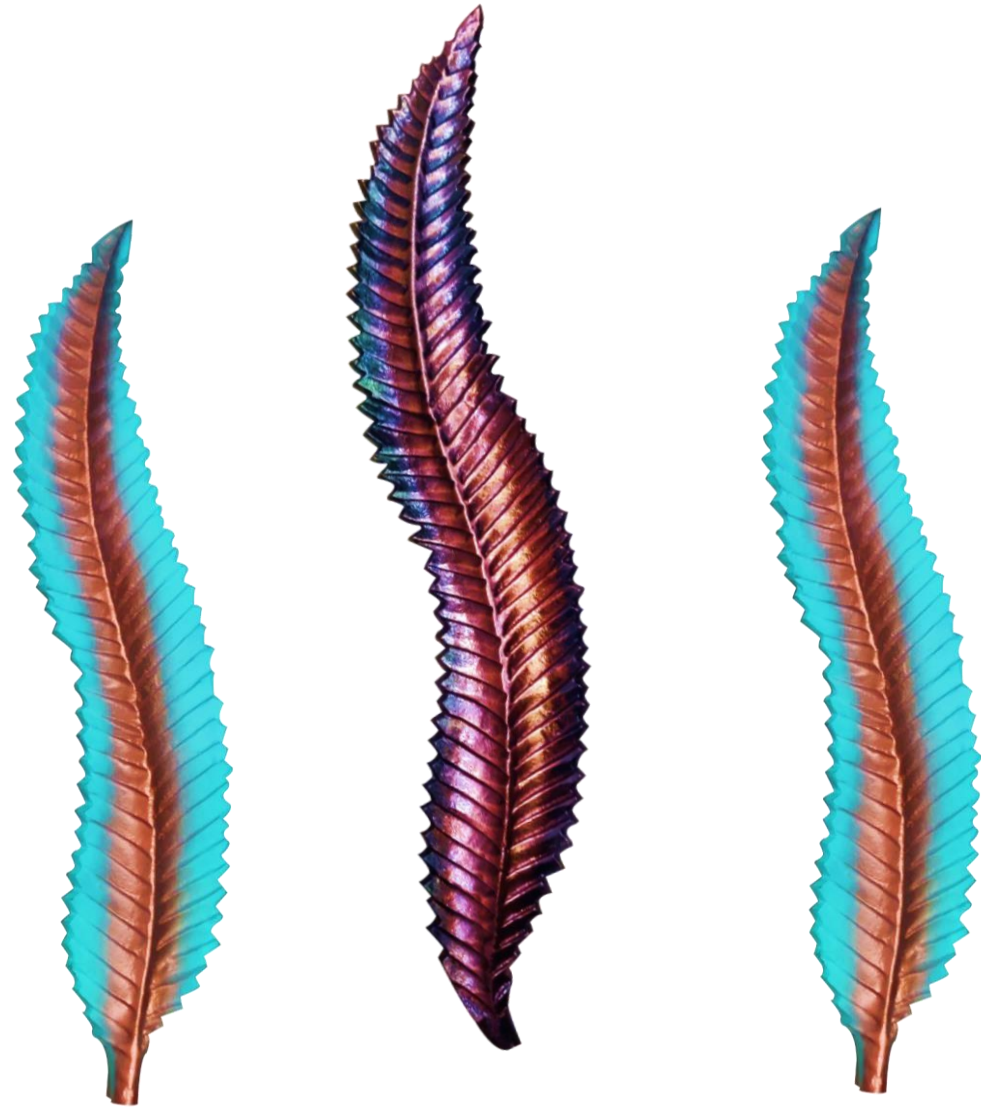

Category - Wall Art
Pack Content - 3 Pc
Finish - Multi Colour
Size - 46*5*81 cm
Qty - 1 pcs
Material - Aluminium
Price - /-